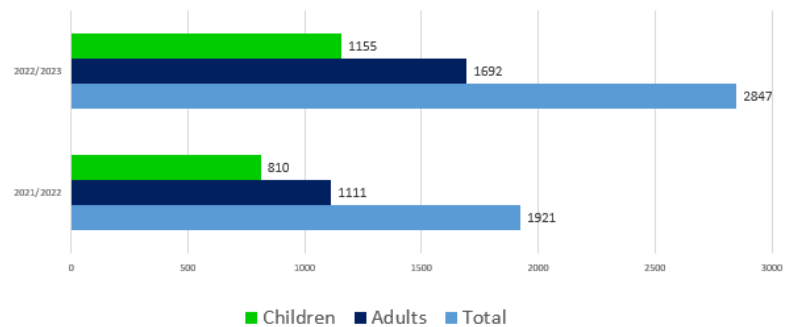

Number of people fed 1st April to 31st March over two years

But amazingly thanks to the generosity of our local community, the food items donated almost exactly matches the volume of items we distribute to those in our community faced with food poverty. This humbling trend can be seen throughout our past 10 years of operating. Thank you for your continued support.