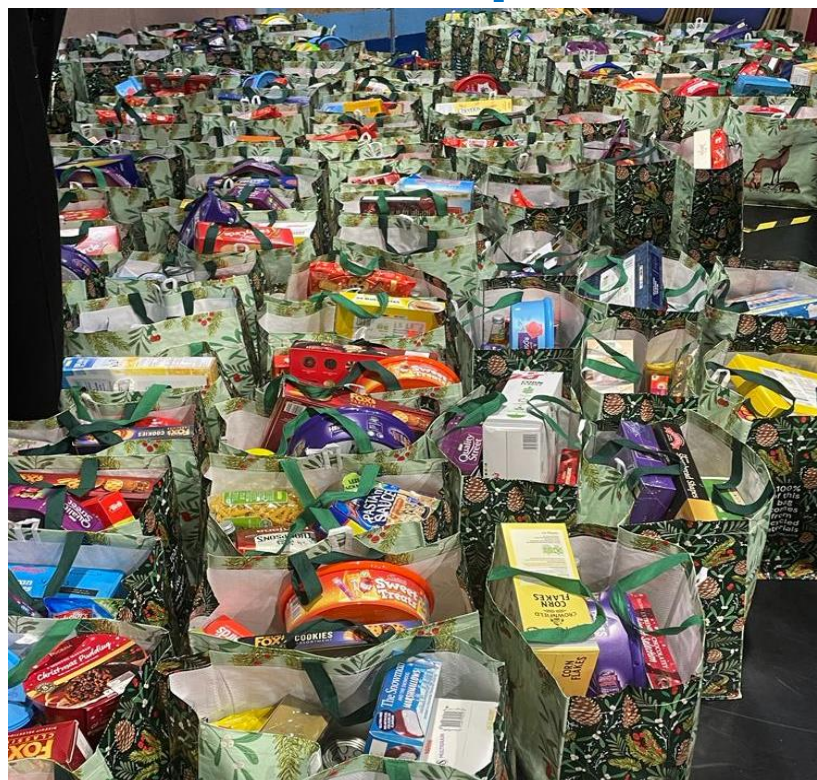

DECEMBER 2022

A huge big THANK YOU to all who have donated food, toiletries, household products and finance over the past couple of months to help us with the ongoing need in our community as well as providing the items needed to make such wonderful Christmas Hampers. We simply could not do it without your amazing generosity. So please accept our heartfelt thanks.

Larne Foodbank will be closed from 23<sup>rd</sup> December at 12:00 noon and will be opening again on the 3<sup>rd</sup> January at 1:00pm for our afternoon session. If you need emergency help during the holiday please contact the Foodbank on the emergency telephone ☎ 07443435404 We wish you all a very blessed Christmas and New Year.

## Christmas Hampers 2022

A wonderful team of volunteers have counted items, moved stock, packed and prepared 381 bags of basic items, household products, Christmas luxuries and toiletries which provided much needed Hampers to 252 families. Twenty-two different local agencies referred people they are working with who they knew would be struggling over Christmas. Some of the agencies were also able to provide toys along with the Hampers. It was great to see the whole community working together to provide the items and work so quickly to pack up the bags.